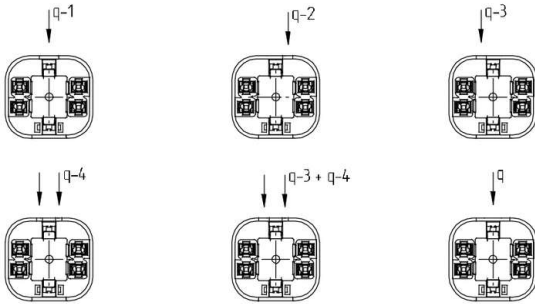


 Create pdf

Lampholders for compact fluorescent lamps

26.745.1191

G24 / GX24

colour	pkg.	wt.	part no.
white	250	10 g	26.745.1191.50

Key: q-3+q-4 (26 - 42 Watt)

Approval: additional cULus

For lamps TC-DEL, TC-TEL

Screw fixing vertical or central rivet fixing

Housing: PBT

T 140		 0.5 - 1.0 mm ²	 18 AWG 0.5 - 1.0 mm ²
-------	---	--	--

Document generated on: We, 8. February 2017 - 16:26