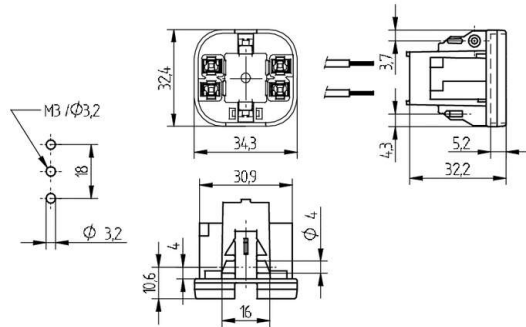


 Create pdf

Lampholders for compact fluorescent lamps

26.745.1191

G24 / GX24

colour	pkg.	wt.	part no.
white	250	10 g	26.745.1191.50

Key: q-3+q-4 (26 - 42 Watt)

Approval: additional cULus

For lamps TC-DEL, TC-TEL

Screw fixing vertical or central rivet fixing

Housing: PBT

T 140		 0.5 - 1.0 mm ²	 18 AWG 0.5 - 1.0 mm ²
-------	---	--	--

Document generated on: We, 8. February 2017 - 16:26